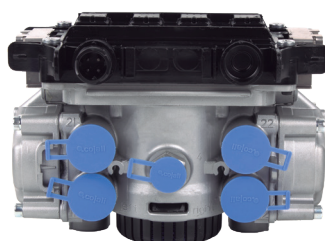

2nd Generation Double

- 4801040010
- 4801040020
- 4801040030
- 4801040050
- 4801040060
- 4801040070
- 4801040080
- 4801040090
- 4801041010
- 4801041020
- 4801041030
- 4801041040
- 4801041050
- 4801041060
- 4801041070