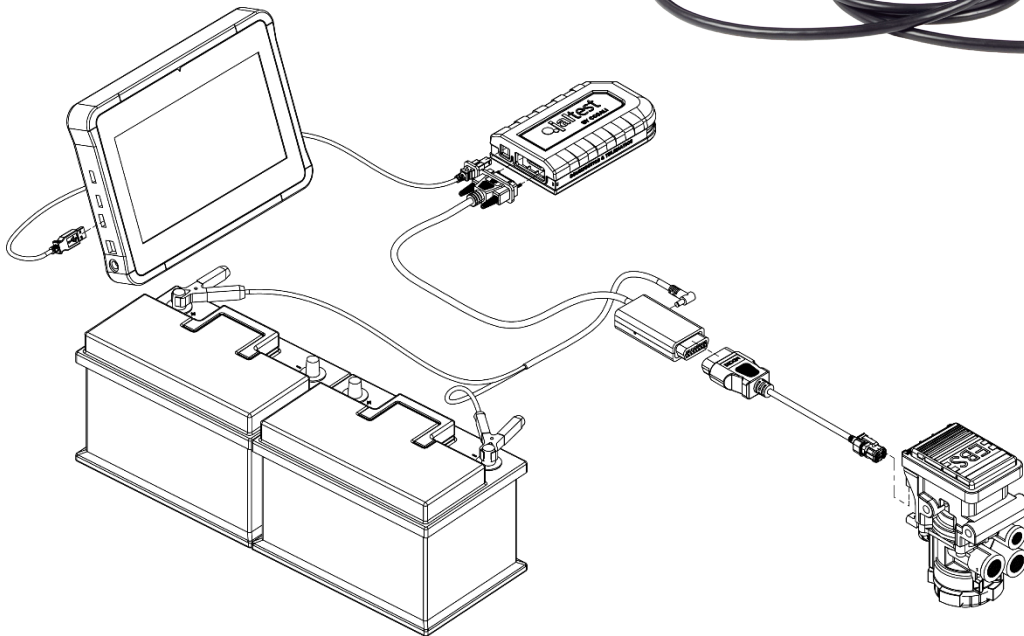

What is “ETM”?

ETM (Electronic Test Module) is an additional module to Jaltest Software that is used to verify electronic modules and different sensors installed in commercial vehicles directly.

When working directly on the component, without disassembling it from the vehicle, the verification process is quicker and diagnostic errors due to elements outside the component (connectors, cables...) are avoided.

Current functions allow to verify components installed in vehicles from every truck and bus manufacturer:

- EBS modulators from Wabco and Knorr-Bremse, installed in Mercedes-Benz, Volvo, Scania, DAF, Iveco...
- Wheel speed sensors used in ABS/EBS systems.
- Brake pads wearing sensors.

ALL THIS IN JUST ONE DEVICE!

“SAVE TIME AND MONEY IN REPAIRS DUE TO FAILURES IN EBS MODULATORS”

“AND NOW IN SENSORS TOO”

jaltest
ETM

List of supported references:

Wabco

1st Generation Double

- | | |
|------------|------------|
| 4801030010 | 4801030230 |
| 4801030020 | 4801030240 |
| 4801030040 | 4801030250 |
| 4801030050 | 4801030310 |
| 4801030060 | 4801030320 |
| 4801030070 | 4801030330 |
| 4801030080 | 4801030340 |
| 4801030090 | 4801030350 |
| 4801030110 | 4801030360 |
| 4801030120 | 4801030410 |
| 4801030130 | 4801030420 |
| 4801030140 | 4801030430 |
| 4801030150 | 4801030610 |
| 4801030160 | 4801030620 |
| 4801030170 | 4801030630 |
| 4801030210 | 4801030660 |
| 4801030220 | 4801031010 |